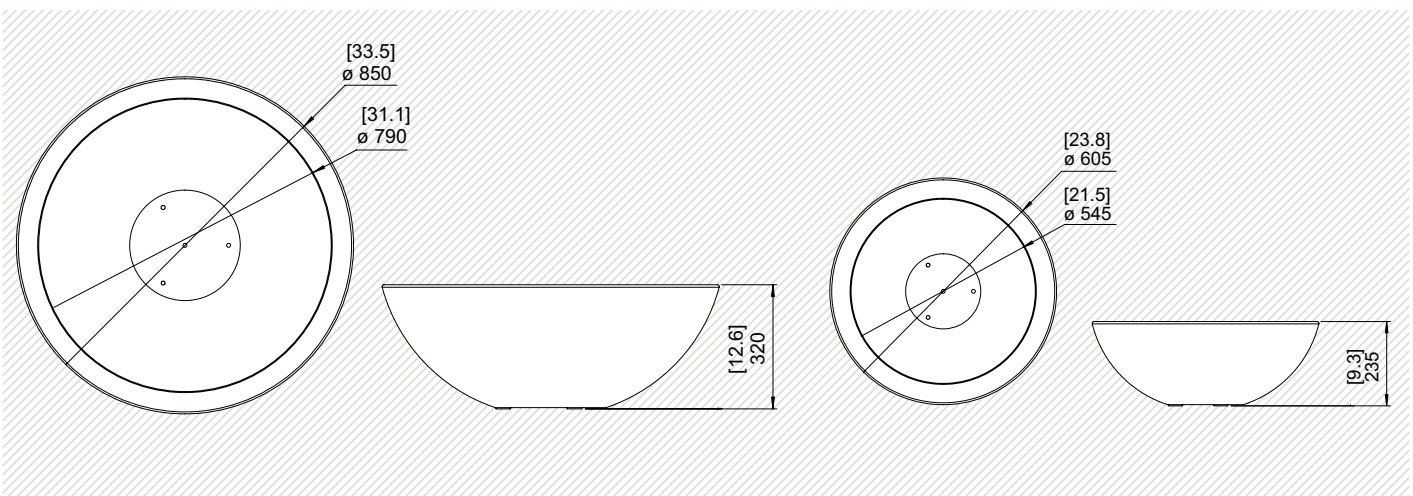

MIX FIRE BOWL SERIES

EFOMX 850 / EFOMX 600

ecosmart⁺
Fire

OUTDOOR FIREPLACES

Designer	Marc Veenendaal
MIX 850	
Dimensions	H 320mm Ø 850mm H 12.6in Ø 33.5in
Weight	22.8kgs, 50.3lbs
MIX 600	
Dimensions	H 235mm Ø 605mm H 9.3in Ø 23.8in
Weight	12.1kgs, 26.7lbs
Materials	Fibre Cement
Colour	Black or Natural
Application	Outdoor & Indoor
Compatible Burner	AB Series

An Adaptation Plate is available to help minimise the amount of materials (decorative pebbles, stones etc) required to 'dress' around the burner to finish off the model. This also makes the model much lighter and easier to relocate.

* Pebbles not included