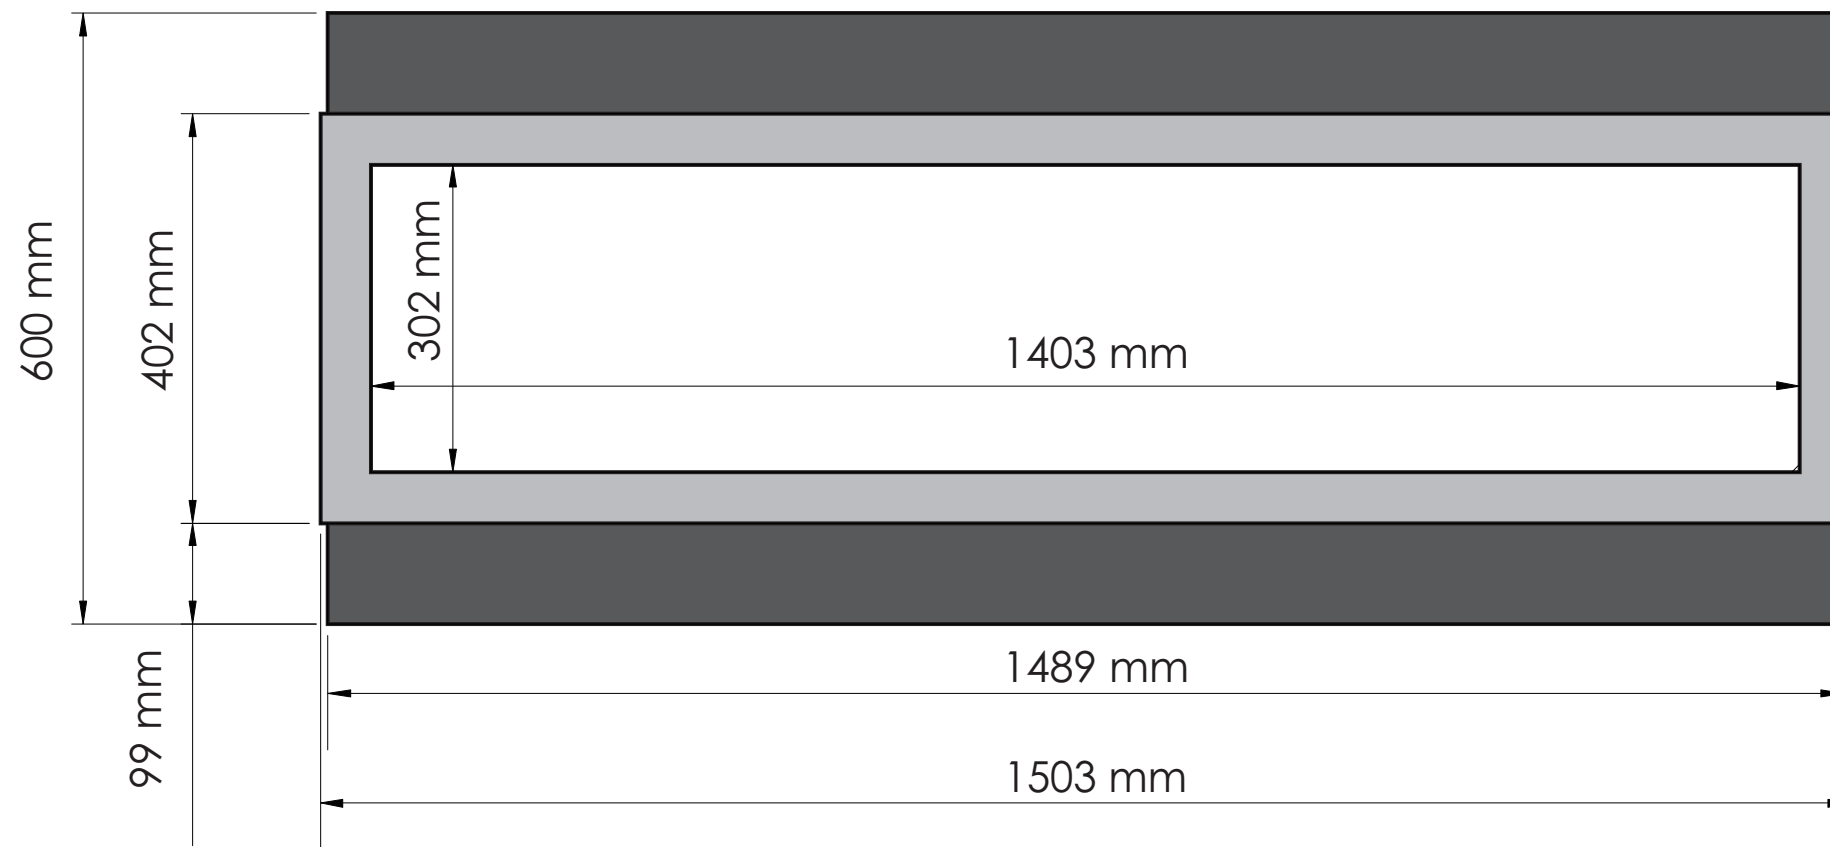

TECHNICAL SPECIFICATIONS		
VOLTS	120	
AMPS	12.5	
WATTS	1500	
HEATER	HIGH	1500 watts
	LOW	750 watts
NO HEATER	22 watts	
LAMPS	QUANTITY	LED
	WATTS	
	TOTAL WATTS	22 watts
ROTOR MOTOR	1 at 5 watts	
HEIGHT, WIDTH, DEPTH	23 1/2 x 58 5/8 x 6 3/4	
GLASS VIEWING OPENING	11 7/8 x 55 1/4"	
SURROUND SIZE	15 3/4" x 59 1/8"	
SHIPPING SIZE	25 1/2 x 69 3/4 x 9 3/4"	
SHIPPING WEIGHT	124 lbs	
GLASS FRONT	UNIT	
		Included
PLUG LOCATION	Left Side	
CORD LENGTH	76"	
APPROX. HEATING AREA	400 sq ft	

SERIES BUILT IN	MODEL BI-60-SLIM		REV 1
SCALE 1" = 1'-0"	DATE: 7/1/2015		SHEET 1 OF 1

TECHNICAL SPECIFICATIONS		
VOLTS	120	
AMPS	12.5	
WATTS	1500	
HEATER	HIGH	1500 watts
	LOW	750 watts
NO HEATER	22 watts	
LAMPS	QUANTITY	LED
	WATTS	
	TOTAL WATTS	22 watts
ROTOR MOTOR	1 at 5 watts	
HEIGHT, WIDTH, DEPTH	60 x 148.9 x 17.2 cm	
GLASS VIEWING OPENING	30.2 x 140.3 cm	
SURROUND SIZE	40.2 x 150.3 cm	
SHIPPING SIZE	64 x 176.7 x 24.8 cm	
SHIPPING WEIGHT	56 kg	
GLASS FRONT	UNIT	
		Included
PLUG LOCATION	Left Side	
CORD LENGTH	193 cm	
APPROX. HEATING AREA	37 sqm	

Amantii

SERIES BUILT IN	MODEL BI-60-SLIM		REV 1
SCALE 1:12	DATE: 7/1/2015		SHEET 1 OF 1