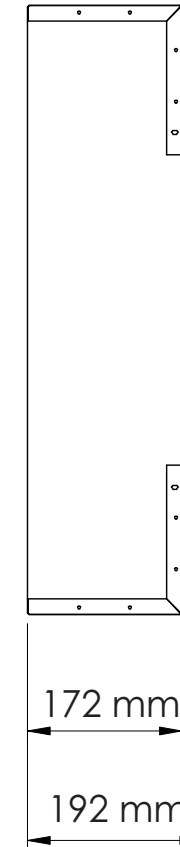

TECHNICAL SPECIFICATIONS		
VOLTS	120	
AMPS	12.5	
WATTS	1500	
HEATER	HIGH	1500 watts
	LOW	750 watts
NO HEATER	22 watts	
LAMPS	QUANTITY	LED
	WATTS	
	TOTAL WATTS	22 watts
ROTOR MOTOR	1 at 5 watts	
HEIGHT, WIDTH, DEPTH	23 1/2 x 58 5/8 x 6 3/4	
GLASS VIEWING OPENING	11 7/8 x 55 1/4"	
SURROUND SIZE	15 3/4" x 59 1/8"	
SHIPPING SIZE	25 1/2 x 69 3/4 x 9 3/4"	
SHIPPING WEIGHT	124 lbs	
GLASS FRONT	UNIT	
		Included
PLUG LOCATION	Left Side	
CORD LENGTH	76"	
APPROX. HEATING AREA	400 sq ft	

SERIES BUILT IN	MODEL BI-60-SLIM		REV 1
SCALE 1" = 1'-0"	DATE: 7/1/2015		SHEET 1 OF 1

TECHNICAL SPECIFICATIONS		
VOLTS	120	
AMPS	12.5	
WATTS	1500	
HEATER	HIGH	1500 watts
	LOW	750 watts
NO HEATER	22 watts	
LAMPS	QUANTITY	LED
	WATTS	
	TOTAL WATTS	22 watts
ROTOR MOTOR	1 at 5 watts	
HEIGHT, WIDTH, DEPTH	60 x 148.9 x 17.2 cm	
GLASS VIEWING OPENING	30.2 x 140.3 cm	
SURROUND SIZE	40.2 x 150.3 cm	
SHIPPING SIZE	64 x 176.7 x 24.8 cm	
SHIPPING WEIGHT	56 kg	
GLASS FRONT	UNIT	
		Included
PLUG LOCATION	Left Side	
CORD LENGTH	193 cm	
APPROX. HEATING AREA	37 sqm	

Amantii

SERIES BUILT IN	MODEL BI-60-SLIM		REV 1
SCALE 1:12	DATE: 7/1/2015		SHEET 1 OF 1