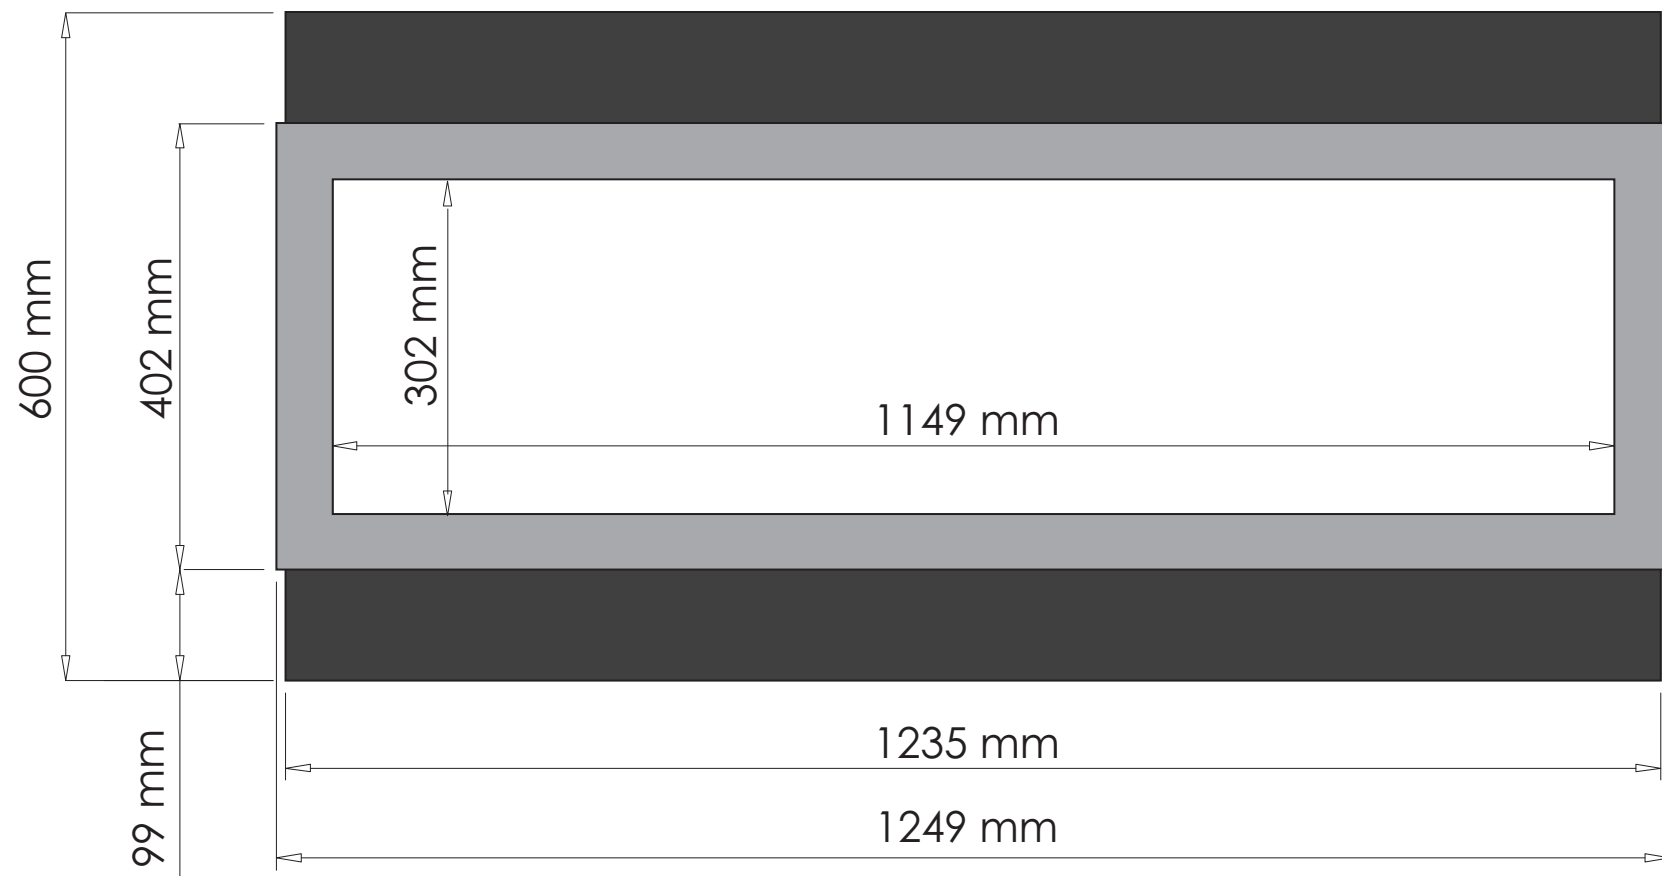

TECHNICAL SPECIFICATIONS		
VOLTS	120	
AMPS	12.5	
WATTS	1500	
HEATER	HIGH	1500 watts
	LOW	750 watts
NO HEATER	22 watts	
LAMPS	QUANTITY	LED
	WATTS	
	TOTAL WATTS	22 watts
ROTOR MOTOR	1 at 5 watts	
HEIGHT, WIDTH, DEPTH	23 1/2 x 48 1/2 x 12	
GLASS VIEWING OPENING	12" x 45 1/4"	
SURROUND SIZE	15 3/4" x 49 1/4"	
SHIPPING SIZE	25 3/4 x 58 x 14 1/2"	
SHIPPING WEIGHT	UNIT	111 lbs
	GLASS FRONT	Included
PLUG LOCATION	Left Side	
CORD LENGTH	76"	
APPROX. HEATING AREA	400 sq ft	

SERIES BUILT IN	MODEL BI-50-DEEP		REV 1
SCALE 1" = 1'-0"	DATE: 11/1/2013		SHEET 1 OF 1

TECHNICAL SPECIFICATIONS		
VOLTS		120
AMPS		12.5
WATTS		1500
HEATER	HIGH	1500 watts
	LOW	750 watts
NO HEATER		22 watts
LAMPS	QUANTITY	LED
	WATTS	
	TOTAL WATTS	22 watts
ROTOR MOTOR		1 at 5 watts
HEIGHT, WIDTH, DEPTH		60 x 123.5 x 30.2 cm
GLASS VIEWING OPENING		30.2 x 114.9 cm
SURROUND SIZE		40.1 x 124.9 cm
SHIPPING SIZE		64 x 146.3 x 36.8 cm
SHIPPING WEIGHT		50 kg
	UNIT	
	GLASS FRONT	Included
PLUG LOCATION		Left Side
CORD LENGTH		193 cm
APPROX. HEATING AREA		37 sqm

*Amantii*

SERIES BUILT IN	MODEL BI-50-DEEP		REV 1
SCALE 1:12	DATE: 11/1/2013		SHEET 1 OF 1